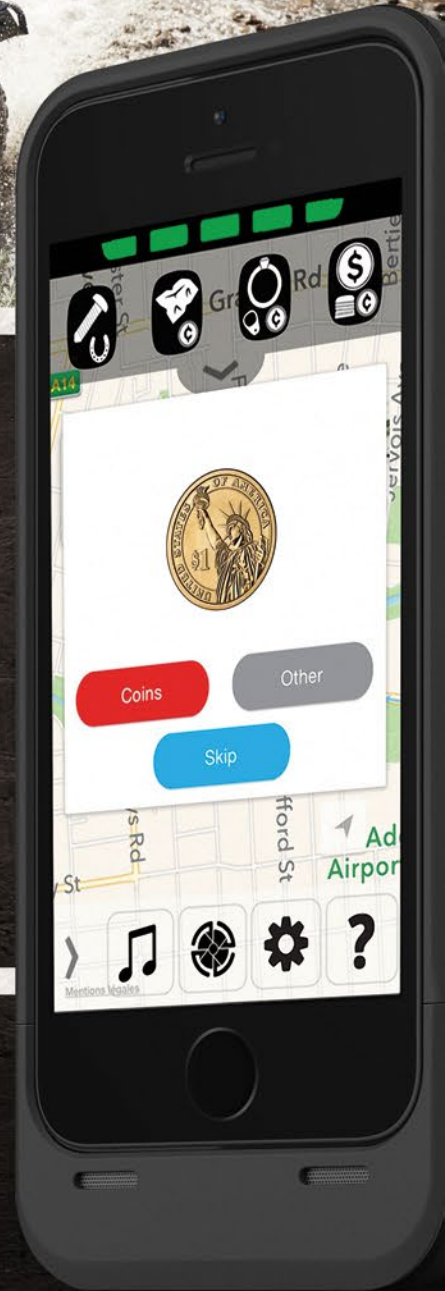

SMARTPHONE APP: COIN ID MAGIC – SHOW ME THE MONEY. EVEN IF IT'S BURIED.

Even though you're detecting miles away from anywhere, you can stay connected with the GO-FIND app. Imagine listening to your favourite tracks while you hunt. It's possible with the GO-FIND app, which is perfectly in tune with your detector.

What's more Coin ID Magic helps you identify what type of coins you have found — even while they're still buried in the ground. GO-FIND 44 with smartphone app: Welcome to the future.